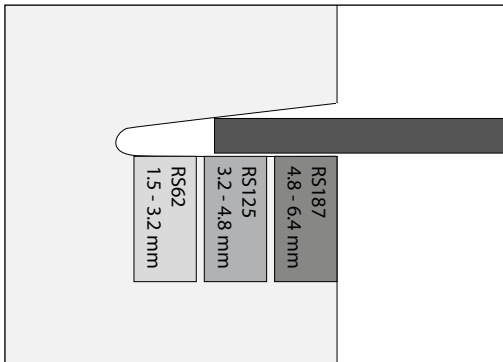

FLEXCO

Alligator® Quick Fix™

Quick Fix™

+

1

1.5 - 3.2 mm = RS62

3.2 - 4.8 mm = RS125

4.8 - 6.4 mm = RS187

10

11

12

13

180°

14

15

16